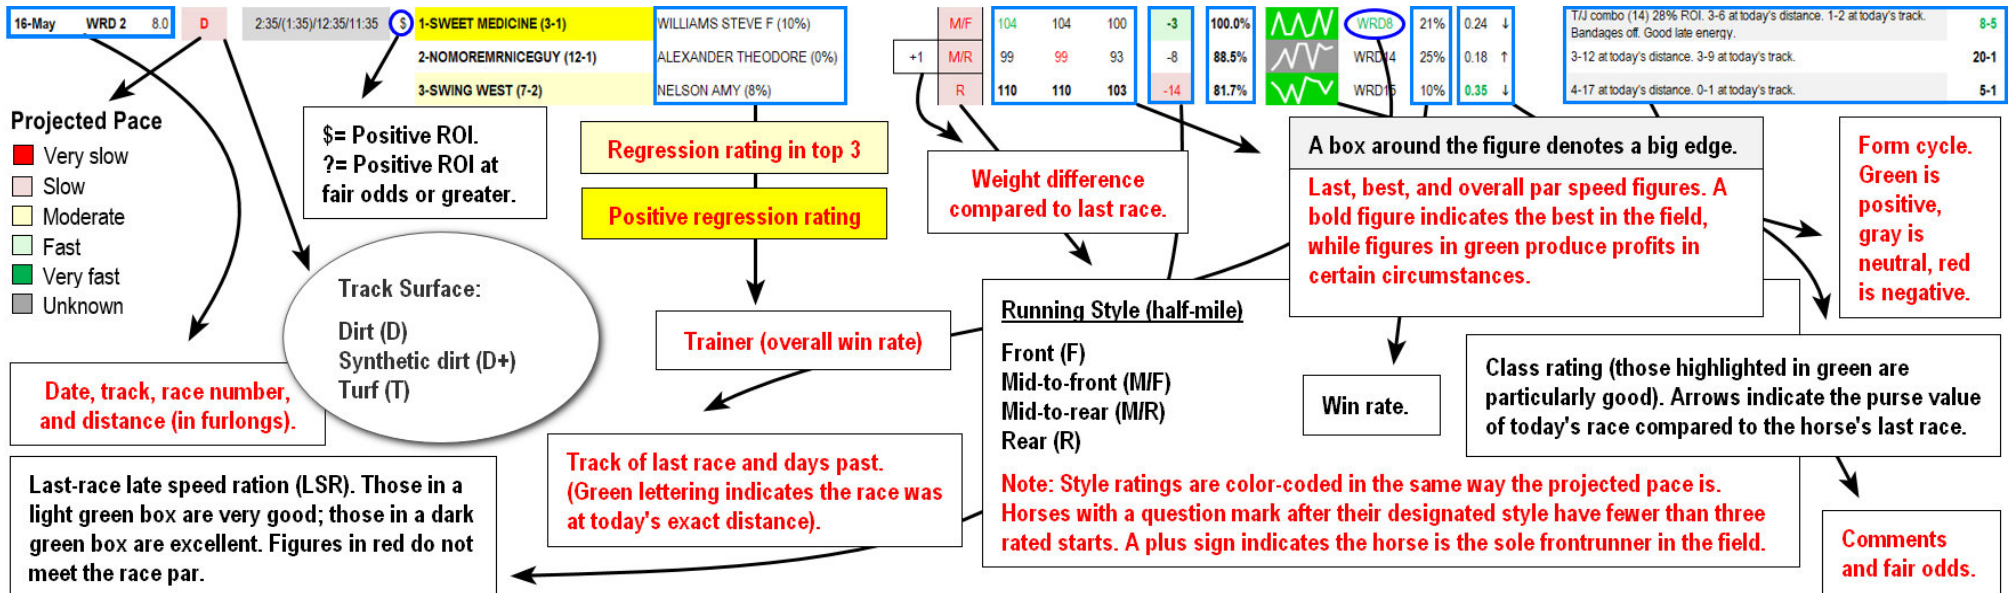

RACE REGRESSION REPORT

Date	Race	Dist.	TS	Post Times	Name (morning line odds)	Trainer (win rate)	Lbs.	Run Style	Last PSF	Max. PSF	Overall Speed	Last LSR	Current Form	Form Cycle	Last Race	Win Rate	Class Rating	Last WO	Comments	Odds			
20-May	PIM 1	5.0	T	(11:30)/9:30/8:30/7:30	1-TAUBER (3-1)	DILODOVICO DAMON R (23%)		M/F	82	101	97	-20	0.5%		LRL160	14%	0.14	↑	42%	3-6 at today's distance. 0-3 at today's track. 3-12 on turf.	5-1		
					2-TAPIO (15-1)	STIDHAM MICHAEL (18%)	-3	M/R?	80	80	78	-9	5.3%		FG77	50%	0.06	↓	60%	0-1 on turf. Blinkers on. Decent workout.	23-1		
					3-ROCK THE BOAT (5-2)	BAILES W ROBERT (17%)		M/R	91	97	96	-15	14.2%		LRL134	0%	0.07	↑	48%	1-5 at today's distance. 1-5 on turf.	11-1		
					4-PERUVIAN LUCKY (12-1)	CORREAS IGNACIO IV (12%)	-2	R	91	91	78	-7	100.0%		TP49	17%	0.17	↓	21%	0-1 at today's distance. 0-1 on turf.	3-1		
					5-MONSTER MASON (10-1)	MCFARLANE BRANDON (6%)		R	60	84	80	-40	0.0%		LRL97	6%	0.08	↑	0%	1-8 at today's distance. 0-3 at today's track. 1-14 on turf.	31-1		
					6-BUSTINUISHARDTODO (20-1)	FIGGINS OLLIE L III (15%)	-4	M/R	85	85	82	-13	100.0%		LRL44	67%	0.09	↑	29%		8-1		
					7-HE'S ORIENTATE (15-1)	HEIL NANCY B (7%)		F	79	79	78	-20	1.2%		LRL55	8%	0.07	↑	0%	0-4 at today's distance. 0-1 at today's track. 0-5 on turf.	34-1		
					8-SWIFTY DEVIL (12-1)	GORHAM MICHAEL E (13%)	-9	M/F	83	96	83	-18	10.6%		LRL35	17%	0.13	↓	34%	T/J combo (2) 120% ROI.	27-1		
					9-BOURBON AND ICE (8-1)	MAGEE KIERON (28%)		M/R	83	89	83	-7	64.3%		LRL34	7%	0.06	↑	0%	T/J combo (1) 300% ROI. 2-10 at today's distance. 2-11 on turf. Recent claim.	14-1		
					10-AMERICAN SPEED (7-2)	COX BRAD H (28%)	-3	F	77	95	79	-29	0.1%		TP77	20%	0.14	↓	60%	Big purse drop. Decent workout.	7-1		
20-May	PIM 2	8.5	D	(11:05)/10:05/9:05/8:05	1-SERIFOS (15-1)	MOTION H GRAHAM (15%)	+5	R	94	95	95	-17	7.5%		KEE212	25%	0.14	↓	71%	1-1 at today's distance. 1-1 at today's track. Decent workout.	27-1		
					2-CODE RUNNER (20-1)	CARAMORI CAIO (10%)	-1	R	94	94	88	-4	78.1%		TP71	0%	0.05	↓	42%	2-6 at today's distance. Bandages off.	26-1		
					3-BE BETTER (5-2)	RUSSELL BRITTANY T (27%)		M/R	101	101	98	-10	81.4%		LRL21	25%	0.17	↑	85%	T/J combo (3) 24% ROI. 2-2 at today's distance. Good workout.	3-2		
					4-ONE TEN (10-1)	CORRALES JOSE (13%)		R	93	95	93	-11	36.9%		LRL14	17%	0.13	↓	18%	0-4 at today's distance. 0-1 at today's track.	25-1		
					5-IYWAAN (2-1)	SALVAGGIO MARK V (23%)	+3	M/F	98	105	101	-6	100.0%		LRL43	44%	0.17	↑		9-24 at today's distance. 1-1 at today's track.	5-1		
					6-TORCH OF TRUTH (4-1)	TROMBETTA MICHAEL J (9%)		M/R	96	99	96	-3	68.5%		LRL30	27%	0.19	↑	37%	1-8 at today's distance. 0-2 at today's track. Good late energy.	4-1		
					7-TATE (10-1)	FARRIOR ANTHONY (26%)	-2	M/F	95	102	97	-15	93.9%		PEN30	15%	0.12	↑		1-6 at today's distance. 0-1 at today's track.	15-1		
					8-RUSTYS GFIVEFIFTY (12-1)	SANCHEZ-SALOMON RODOLFO (17%)	+1	F+	88	100	93	-15	100.0%		CT21	29%	0.19	↑	18%	4-12 at today's distance. 1-3 at today's track.	10-1		
20-May	PIM 3	8.5	T	(11:41)/10:41/9:41/8:41	1-COMPOSER'S DREAM (6-1)	MAKER MICHAEL J (17%)		R	103	103	93	-8	80.5%		GP21	0%	0.01	↑	40%	0-3 on turf.	9-2		
					2-KING JOEY (30-1)	WOODIT JOSEPH (5%)														30%	First-time starter. Stud fee \$10,000. Auction price \$10,000.	32-1	
					3-LANGLEE AVENUE (6-1)	RUSSELL BRITTANY T (27%)	-6	F2+	83	83	83	-20	13.8%		LRL44	0%		↑	61%	T/J combo (8) 88% ROI. Decent workout.	22-1		
					4-WEYHILL ROAD (5-1)	MCGAUGHEY CLAUDE III (15%)		M/R	103	111	103	-17	7.4%		GP70	0%	0.02	↓	86%	Good workout.	8-1		
					5-TOOFAREASTISWEST (4-1)	TROMBETTA MICHAEL J (9%)	+1	R?	104	104	104	-1	87.8%		LRL35	0%		↑	29%	0-1 on turf.	6-1		
					6-ARROGANT RIDER (20-1)	FARRIOR ANTHONY (26%)	+4	R	91	91	81	-5	96.0%		LRL14	0%	0.04	↑		0-1 at today's distance. 0-1 on turf.	35-1		
					8-CLASSIC LEGEND (20-1)	COLE WAYNE C (5%)		M/F	93	93	93	-10	9.5%		LRL35	0%	0.05	↑		0-1 on turf.	44-1		
					9-HEADLINE NEWS (8-1)	TONER JAMES J (18%)															23%	First-time starter (19) -39% ROI.	16-1
					10-HE'S GOT SWAGGER (7-2)	MCPEEK KENNETH G (13%)		M/R	106	108	106	1	96.0%		CD16	0%	0.12	↓		0-3 at today's distance. 0-4 on turf. Big purse drop. Excellent late energy.	9-5		
					11-HERE'S LIAM (20-1)	COONEY SUSAN S (9%)	+1	M/R	84	90	84	-7	28.1%		LRL35	0%	0.08	↑	48%	0-1 at today's distance. 0-3 on turf.	49-1		
13-PITAGORE (8-1)	ENGLER JEFF (12%)																0%	First-time starter (35) -62% ROI.	16-1				
20-May	PIM 4	8.5	D	(12:16)/11:16/10:16/9:16	2-SHERIFF RONNIE (30-1)	SANCHEZ-SALOMON RODOLFO (17%)		R	76	93	84	-21	2.3%		CD6	0%	0.04	↓		Bandages off.	21-1		
					3-TAPIT'S CONQUEST (4-1)	COX BRAD H (28%)	-4	R	95	101	101	-7	12.9%		FG56	20%	0.18	↓	100%	1-2 at today's distance. Big purse drop. Excellent workout.	6-1		
					4-ARABIAN LION (2-5)	BAFFERT BOB (26%)		F	110	110	102	-4	96.0%		KEE35	20%	0.22	↓	0%	0-3 at today's distance. Big purse drop. Good late energy.	3-5		
					5-FEELING WOOZY (12-1)	SMITH HAMILTON A (15%)		F	90	97	95	-13	14.4%		LRL63	22%	0.12		0%	0-1 at today's distance.	17-1		
					6-DENINGTON (5-1)	MCPEEK KENNETH G (13%)		R	104	104	102	-9	40.8%		KEE35	20%	0.19	↓	54%	2-6 at today's distance. Big purse drop. Decent workout.	4-1		
20-May	PIM 5	8.5	T	(12:51)/11:51/10:51/9:51	1-DANCING TIL DUSK (30-1)	WHITE ALEXANDRA (4%)		R	93	98	93	-3	32.6%		LRL195	11%	0.06	↑	0%	2-11 at today's distance. 2-2 at today's track. 3-20 on turf.	71-1		
					2-SAKE (10-1)	CORREAS IGNACIO IV (12%)	+5	R	103	103	102	-7	45.1%		KEE37	0%	0.04	↓	61%	0-1 at today's distance. 1-8 on turf. Decent workout.	9-1		
					3-THEGIRLFROMIRELAND (15-1)	MOTION H GRAHAM (15%)	-2	R	100	100	91	-3	100.0%		LRL34	17%	0.11	↑	85%	0-3 at today's distance. 1-6 on turf. Good workout.	7-1		
					4-NICOLAR (6-1)	ALLEN A FERRIS III (9%)		R	102	105	102	1	100.0%		LRL195	13%	0.14	↑	9%	1-5 at today's distance. 0-2 at today's track. 3-14 on turf.	12-1		
					5-DOWNTOWN KATIE (4-1)	GORHAM MICHAEL E (13%)	+3	R	104	104	101	3	100.0%		LRL16	22%	0.16	↑		T/J combo (2) 120% ROI. 3-10 at today's distance. 3-15 on turf.	8-1		
					6-TEQUILERA (7-2)	MATZ MICHAEL R (13%)	+5	F+	94	109	105	3	70.9%		KEE27	11%	0.17	↓	34%	1-4 at today's distance. 0-1 at today's track. 1-8 on turf. Excellent late energy.	9-5		
					7-AMAN'S IMAGE (8-1)	MOTION H GRAHAM (15%)		R	92	98	94	-13	64.3%		LRL30	0%	0.09	↑	48%	0-1 at today's distance. 0-3 on turf.	16-1		
					8-CECILITA (20-1)	RUBLEY KELLY (8%)	+5	R	105	105	99	-11	20.0%		KEE34	17%	0.08	↓	8%	0-2 at today's distance. 0-7 on turf.	35-1		
					9-LIFELOVENLAUGHTER (12-1)	TROMBETTA MICHAEL J (9%)	-5	M/F	97	98	97	-6	24.5%		AQU174	25%	0.14	↓	9%	1-2 at today's distance. 1-1 at today's track. 1-4 on turf.	34-1		