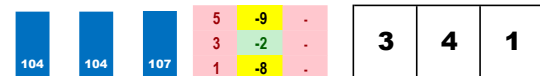

3	4	1

13-SLEEPY EYES TODD (20-1)
2021 (5): 1-0-0-0-$145,000 01/23/21 GP12 9.0 D 12.8 $3,000,000 4 PWCInvit-G1 24.1% 28

-	-	-