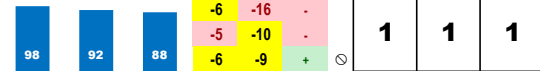

9-ROUND SIX (30-1)	2021 (3): 1-0-1-0-$5,333	01/09/21	KAR	8.0	D		$26,667	1	Alw26700	99.5%	42
Trainer: Almuteb A (0-0%-0%-0%)	2020 (2): 4-2-0-0-$11,229	10/16/20	NEW5	7.1	D+	3.3	$10,334	1	Fliw Athrc10k	100.0%	127
Jockey: Alenazi Naif (0-0%-0%-0%)	Life:5-2-1-0-$16,562	09/11/20	DON6	7.0	T	28.0	$31,458	1	Bt365 Flyng31k	2.3%	162
Class Rating: 0.00 Rank: 11	Style: UK										

5-MESHAKEL (8-1)	2021 (3): 3-1-2-0-$41,747	02/04/21	MEY3	8.0	D		$125,000	3	U Tw Thusnd-G3	97.8%	16
Trainer: Bin Ghadayer Salem (0-0%-0%-0%)	2020 (2): 3-0-0-2-$1,425	01/14/21	MEY1	7.0	D		$22,464	1	MdSpWt	100.0%	37
Jockey: Barzalona Mickael (0-0%-0%-0%)	Life:6-1-2-2-$43,172	01/08/21	*JA5	6.0	D		$16,338	1	MdSpWt	61.0%	43
Class Rating: 0.00 Rank: 10	Style: UK										

2-COWAN (4-1)	2021 (3): 1-0-1-0-$30,000	01/22/21	OP8	8.0	D	2.4	$150,000	3	SmrtyJnsL150k	41.1%	29
Trainer: Asmussen Steven M (0-0%-0%-0%)	2020 (2): 6-1-3-1-$335,877	12/18/20	RP12	8.0	D	3.7	$200,000	4	SprngbdMIL200k	60.8%	64
Jockey: Rispoli Umberto (0-0%-0%-0%)	Life:7-1-4-1-$365,877	11/06/20	KEE6	5.5	T	11.1	$1,000,000	8	BCJvTfSp-G2	91.0%	106
Class Rating: 0.03 Rank: 1	Style: R-6										

11-HATM (15-1)	2021 (3): 1-1-0-0-$10,667	01/16/21	KAR	8.0	D		$213,333	4	fKng Fhd Bn-G1	100.0%	35
Trainer: Alotalbi Shaleh (0-0%-0%-0%)	2020 (2): 4-3-0-1-$44,934	11/21/20	KAR	8.0	D		$32,000	1	fKng Khld MI32k	100.0%	91
Jockey: Ramos W S (0-0%-0%-0%)	Life:5-4-0-1-$55,601	10/23/20	KAR	7.0	D		$33,333	1	Jcky Club A33k	100.0%	120
Class Rating: 0.01 Rank: 5	Style: UK										

13-SOFT WHISPER (2-1)	2021 (3): 2-2-0-0-$105,004	01/28/21	MEY4	8.0	D		$125,000	3	fU 1000 Gun125k	100.0%	23
Trainer: *Suroor Saeed Bin (0-0%-0%-0%)	2020 (2): 4-2-2-0-$15,766	01/07/21	MEY3	7.0	D		$50,007	2	fAlw50000	100.0%	44
Jockey: Smith M E (0-0%-0%-0%)	Life:6-4-2-0-$120,770	09/24/20	PNT3	8.0	T	1.3	$13,297	1	fIrsh Stlln13k	100.0%	149
Class Rating: 0.01 Rank: 2	Style: UK										

7-PINK KAMEHAMEHA (50-1)	2020 (2): 6-1-0-0-$104,876	12/19/20	CYO10	6.0	T	11.2	$294,263	4	Sprts Hch294k	52.8%	63
Trainer: Mori Hideyuki (0-0%-0%-0%)		11/23/20	HSN9	7.0	T	18.2	$184,081	4	Shumgku Sh184k	20.0%	89
Jockey: Rosario Joel (0-0%-0%-0%)	Life:6-1-0-0-$104,876	10/31/20	KYO9	8.9	T	47.0	$309,516	5	Hagi S.310k	29.7%	112
Class Rating: 0.01 Rank: 3	Style: UK										

6-NEW TREASURE (12-1)	2020 (2): 5-1-1-0-$46,398	10/11/20	CGH3	6.3	T	7.0	$55,603	2	Jbl Al Rccu-G3	46.3%	132
Trainer: Gosden John H M (0-0%-0%-0%)		10/02/20	DUD2	5.0	D+	5.5	$52,338	2	Irsh Stlln52k	1.5%	141
Jockey: Dettori Lanfranco (0-0%-0%-0%)	Life:5-1-1-0-$46,398	09/21/20	FRH6	6.0	T	3.0	$44,316	2	Blyhn Blnh44k	86.6%	152
Class Rating: 0.00 Rank: 7	Style: UK										

8-REBEL'S ROMANCE (3-1)	2021 (3): 1-1-0-0-$30,004	01/14/21	MEY5	8.0	D		$50,007	2	Alw50000	100.0%	37
Trainer: Appleby Charles (0-0%-0%-0%)	2020 (2): 2-2-0-0-$9,891	11/18/20	KEM4	8.0	D+	1.1	$8,237	1	Alw8200	100.0%	94
Jockey: Buick William T (0-0%-0%-0%)	Life:3-3-0-0-$39,895	10/26/20	NEW4	8.0	D+	4.5	$6,805	1	Alw6800	100.0%	117
Class Rating: 0.00 Rank: 8	Style: UK										

1-ALBADRI (30-1)	2021 (3): 1-1-0-0-$9,771	01/28/21	SOU4	8.1	D+	2.3	$14,891	1	Ldbrks Wtch15k	100.0%	23
Trainer: Chapple-Hyam Jane (0-0%-0%-0%)	2020 (2): 5-1-0-0-$7,327	10/24/20	NBV4	7.0	T	20.0	$38,487	2	MlSn Crs Bv-G3	49.5%	119