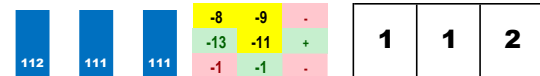

1	1	2

6-GLOBAL GIANT (30-1)
Trainer: Gosden John H M (0-0%-0%-0%)
Jockey: Dettori Lanfranco (0-0%-0%-0%)
Class Rating: 0.00 Rank: 15

2020 (5): 5-2-1-1-$54,108	11/20/20	BAH7	9.9	T		$66,489	1	Bhrrn Intrnt66k	98.3%	92
	08/08/20	HAY5	10.2	T	0.9	$47,513	0	Btvctr Rs O-G3	72.4%	196
Life:5-2-1-1-$54,108	07/19/20	NBY5	10.0	T	2.0	$31,527	0	Bit365 Stvnt32k	100.0%	216

Style: UK

14-TACITUS (15-1)
Trainer: Mott William I (0-0%-0%-0%)
Jockey: Velazquez J R (0-0%-0%-0%)
Class Rating: 0.01 Rank: 3

2020 (4): 6-1-1-1-$1,570,000	11/07/20	KEE12	10.0	D	21.2	$6,000,000	5	BCClasic-G1	48.3%	105
	10/10/20	BEL9	10.0	D	*0.7	$250,000	1	JkyClbGC-G1	80.3%	133
Life:6-1-1-1-$1,570,000	09/05/20	SAR11	10.0	D	*0.7	$500,000	2	WoodwrldH-G1	88.6%	168

Style: F+3