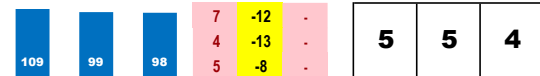

2-BANGKOK (30-1)
Trainer: Balding Andrew (0-0%-0%-0%)
Jockey: Moore Ryan L (0-0%-0%-0%)
Class Rating: 0.00 Rank: 14

2021 (5): 2-1-1-0-$28,204	02/06/21	LNG4	10.0	D+	0.6	$39,980	0	Btwy Wntr D40k	100.0%	14
2020 (4): 6-1-1-1-$55,604	01/11/21	WLV6	9.5	D+	1.0	$24,621	0	Alw24600	99.1%	40
Life:8-2-2-1-$83,808	12/19/20	LNG5	10.0	D+	6.0	$36,906	0	Btwy Qubc S37k	99.6%	63

Style: UK

7-GREAT SCOT (50-1)
Trainer: Mushrif Abdullah (0-0%-0%-0%)
Jockey: Alfouraidi Adel (0-0%-0%-0%)
Class Rating: 0.00 Rank: 9

2021 (5): 1-1-0-0-$106,667	01/16/21	KAR	8.0	D		$213,333	1	Kng Fsl Bn-G1	100.0%	35
2020 (4): 3-2-0-0-$26,666	12/18/20	KAR	8.0	D		$26,667	0	Alw26700	100.0%	64
Life:4-3-0-0-$133,333	10/30/20	KAR	8.0	D		$26,667	0	Alw26700	100.0%	113

Style: UK

9-MAX PLAYER (20-1)
Trainer: Asmussen Steven M (0-0%-0%-0%)
Jockey: Rispoli Umberto (0-0%-0%-0%)
Class Rating: 0.00 Rank: 6

2020 (3): 5-1-0-2-$459,000	10/03/20	PIM11	9.5	D	11.5	$1,050,000	2	Preaknes-G1	14.3%	140
	09/05/20	CD14	10.0	D	19.6	$3,000,000	4	KyDerby-G1	32.4%	168
Life:5-1-0-2-$459,000	08/08/20	SAR11	10.0	D	11.4	$1,000,000	2	Travers-G1	43.9%	196

Style: R+5

5	5	4

8-KNICKS GO (5-2)
Trainer: Cox Brad H (0-0%-0%-0%)
Jockey: Rosario Joel (0-0%-0%-0%)
Class Rating: 0.02 Rank: 1

2021 (5): 1-1-0-0-$1,740,000	01/23/21	GP12	9.0	D	*1.3	$3,000,000	4	PWCInvit-G1	100.0%	28
2020 (4): 3-3-0-0-$608,440	11/07/20	KEE6	8.0	D	*1.8	$1,000,000	2	BCDirMi-G1	100.0%	105
Life:4-4-0-0-$2,348,440	10/04/20	KEE3	8.5	D	*0.8	$75,000	1	OC8000n3x	100.0%	139

Style: F-8